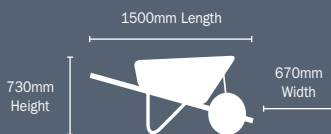

Wheel & Tyre

- 16" x 6.50 -8 pneumatic 4 ply tyre
- Steel rim
- 25mm axle

CODE **W300P**

SPARE PARTS AVAILABLE